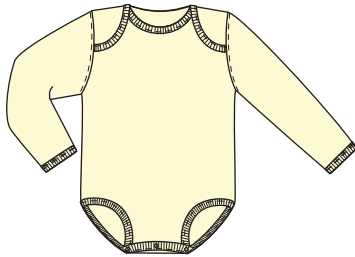

Long Sleeve Bodysuit

1x1 rib 100% cotton, 160gsm

Sizes: NB, S, M, L

Available in White #009B,
Pastel Blue #100B, Pastel Pink #101B,
Pastel Yellow #102B