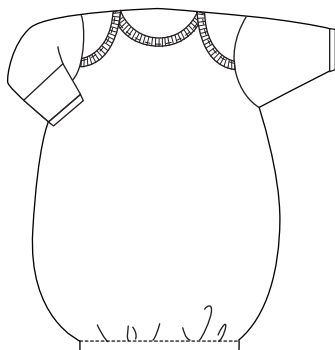

Long Sleeve Gown

Interlock 100% cotton, 180gsm

Sizes: 0-12 M

Available in White #913W,
Pastel Blue #913B, Pastel Pink #913P,
Heather Grey #913G