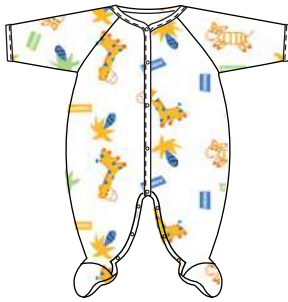

Long Sleeve Onezies

009

White Rib Knit Long Sleeve
Onezie
3-Pack
NB, S, M, L

100

Boys Rib Knit Pastel Long
Sleeve Onezie
3-Pack
NB, S, M, L

101

Girl's Rib Knit Pastel Long
Sleeve Onezie
3-Pack
NB, S, M, L

102

Rib Knit Variety Long
Sleeve Onezie
3-Pack
NB, S, M, L

103

Rib Knit Variety Long
Sleeve Onezie
3-Pack
NB, S, M, L

Sleepwear

515B

Terry Print Closed-Toe
Sleep & Play Baby Grow
S, M, L

515D

Interlock Black Closed-Toe
Sleep & Play Baby Grow
S, M, L

515W

Interlock White Closed-Toe
Sleep & Play Baby Grow
S, M, L

515G

Interlock Grey Closed-Toe
Sleep & Play Baby Grow
S, M, L

Sleep 'n Play Size Chart

Small	0-3 Months	Up to 14 lbs.
Medium	3-6 Months	14-18 lbs.
Large	6-12 Months	18-23 lbs.