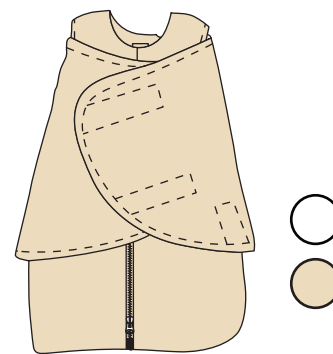

Sleep and Play Baby Grow

Interlock 100% cotton, 180gsm

Sizes: 3M, 6M, 12M

Available in White #515W,
Heather Grey # 515G,
Black #515D

Short Sleeve Bodysuit

Interlock 100% cotton, 180gsm

Sizes: NB, S, M, L

Available in White #0010B, Black #0010BL
Pastel Blue #0020B, Pastel Pink #0030B
Red, Royal Blue, Navy, Heather Grey

Union Suit - One Piece

Interlock
NB, S, M, L
Color: White
#1040

Napsack

#915 Interlock Cotton
#916 Polyester Fleece
Zipper Closure
Size: One Size 0-6 Months
Colors : Off-White / Cream
Heather Grey

Swaddle Blanket