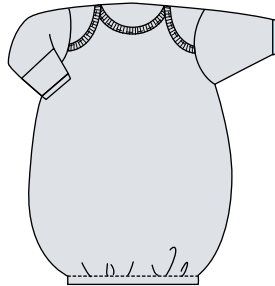

911U B

Unisex Print Gown
Cotton Rib Knit
One Size

911P

Preemie Boy's Rib Knit Gown
Variety 2 Pack

912P

Preemie Girl's Rib Knit Gown
Variety 2 Pack

913W

White Interlock Infant Gown
One Size