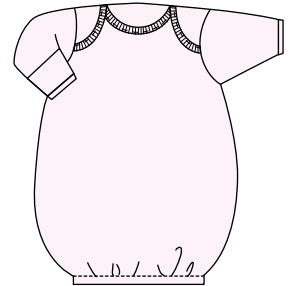

913P

Pink Interlock Infant Gown
One Size