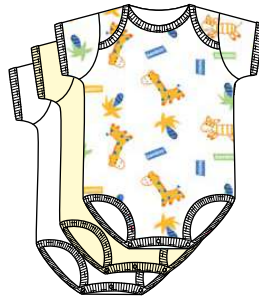

1040

Union Suit - One Piece
Interlock
NB, S, M, L

Standard Size Chart

913

Interlock Infant Gown
One Size

Napsack

#915 Interlock Cotton
#916 Polyester Fleece
Zipper Closure
Size: One Size 0-6 Months
Colors : Off-White / Cream
Heather Grey

Swaddle Blanket

#3612 Polyester Fleece
#3613 Interlock Cotton
Velkrow Closure
Size: One Size, up to 12 mos.
Colors: Off-White / Cream
White

Premie

001P

White Premie Rib Knit Short
Sleeve Onezie
3-Pack

004P