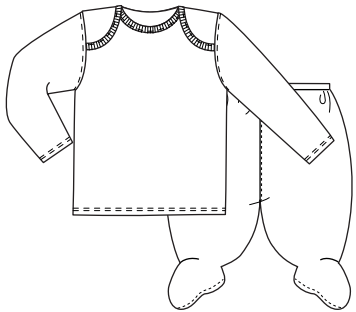

7 Piece Gift Set
T-Shirt, Bodysuit, Tank Top,
Gown, Bib, Cap, Booties

Two Piece Sets

419

Interlock Sweat Pants
and Hoodie Set
NB, S, M, L
White &
Heather Grey

025B

Interlock White Short Sleeve
Lap T-Shirt & Underwear Set
NB, S, M, L