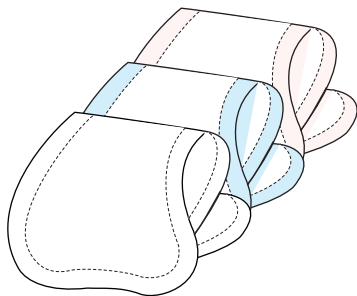

Sleep and Play Baby Grow

Interlock 100% cotton, 180gsm

Sizes: 3M, 6M, 12M

Available in White #515W,
Heather Grey # 515G,
Black #515D

Short Sleeve Bodysuit

Interlock 100% cotton, 180gsm

Sizes: NB, S, M, L

Available in White #0010B, Black #0010BL
Pastel Blue #0020B, Pastel Pink #0030B
Red, Royal Blue, Navy, Heather Grey

Union Suit - One Piece

Interlock
NB, S, M, L
Color: White
#1040

Napsack

#915 Interlock Cotton
#916 Polyester Fleece
Zipper Closure
Size: One Size 0-6 Months
Colors : Off-White / Cream
Heather Grey

Swaddle Blanket

#3612 Polyester Fleece
#3613 Interlock Cotton
Velkrow Closure
Size: One Size, up to 12 mos.
Colors: Off-White / Cream
White

2-Ply Rib Knit Beanie Cap

1x1 rib 100% cotton, 160gsm
Sizes: One Size
Available in White #031W,
Pastel Blue #031B, Pastel Pink #031P,
Pastel Yellow #031Y

Interlock Knotted Cap

Interlock 100% cotton, 180gsm
Sizes: One Size
Available in White #1101W, Black #1101BL,
Pastel Blue #1100B, Pastel Pink #1100P,
Pastel Yellow #1100Y

Thermal Receiving Blanket

100% cotton thermal, 180gsm
Size: 30' x 40'
Available in Aqua #3220M
White #3220W