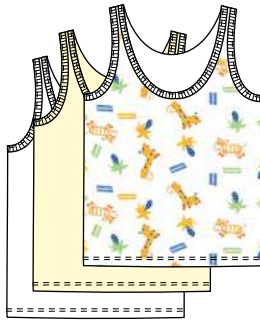

Size Chart

Preemie		up to 7 lbs.
Newborn	0 - 6 Months	up to 13 lbs.
Small	6 - 12 Months	14 - 18 lbs.
Medium	12 - 18 Months	19 - 26 lbs.
Large	18 - 24 Months	27 - 34 lbs.

Toll Free: (800) 509-4702
www.BambiniLayette.com

Sleeveless Shirts

034

White Rib Knit Sleeveless
Tank Top Shirt
3-Pack
NB, S, M, L

035

Boys' Rib Knit Pastel
Sleeveless Tank Top Shirt
3-Pack
NB, S, M, L

036

Girl's Rib Knit Pastel
Sleeveless Tank Top Shirt
3-Pack
NB, S, M, L

037

Rib Knit Print Sleeveless
Tank Top Shirt
3-Pack
NB, S, M, L

038

Rib Knit Print Sleeveless
Tank Top Shirt
3-Pack
NB, S, M, L

Sleeveless Onezies

106

White Rib Knit
Sleeveless Onezie
3-Pack
NB, S, M, L

107