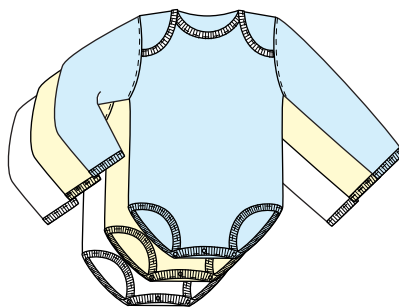

100

Boys Rib Knit Pastel Long
Sleeve Onezie
3-Pack
NB, S, M, L