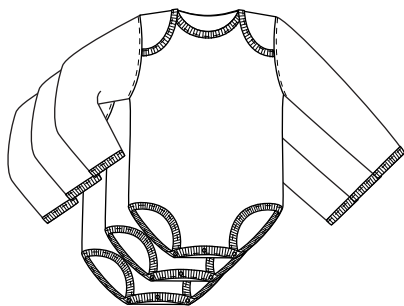

Long Sleeve Onezies

009

White Rib Knit Long Sleeve
Onezie
3-Pack
NB, S, M, L