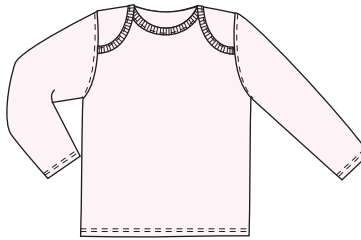

Long Sleeve Shirt

1x1 rib 100% cotton, 160gsm

Sizes: NB, S, M, L

Available in White #050B,
Pastel Blue #051B, Pastel Pink #052B,
Pastel Yellow #053B