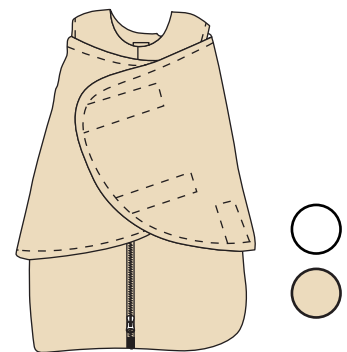

1040

Union Suit - One Piece
Interlock
NB, S, M, L

Standard Size Chart

913

Interlock Infant Gown
One Size

Napsack

#915 Interlock Cotton
#916 Polyester Fleece
Zipper Closure
Size: One Size 0-6 Months
Colors : Off-White / Cream
Heather Grey