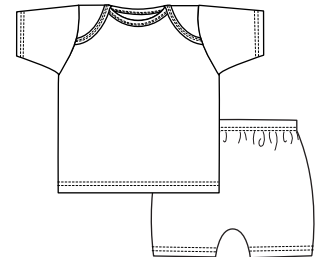

7 Piece Gift Set
T-Shirt, Bodysuit, Tank Top,
Gown, Bib, Cap, Booties

Two Piece Sets

419

Interlock Sweat Pants
and Hoodie Set
NB, S, M, L
White &
Heather Grey

025B

Interlock White Short Sleeve
Lap T-Shirt & Underwear Set
NB, S, M, L

411

White Interlock Long Sleeve
Shirt & Closed-Toe Pants Set
S, M, L

413

White Interlock Short Sleeve
Lap T-Shirt & Long Pants Set
S, M, L

415

White Interlock Short Sleeve
Lap T-Shirt & Shorts Set
S, M, L

Gowns