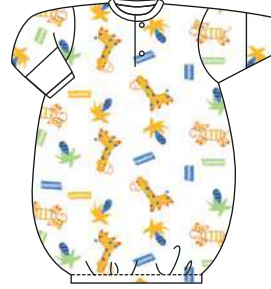

911FR

Unisex Print Flame-Resistant
Polyester Gown
One Size