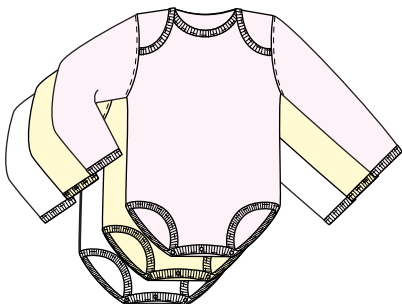

Boys Rib Knit Pastel Long
Sleeve T-Shirt
3-Pack
NB, S, M, L

052

Girl's Rib Knit Pastel Long
Sleeve T-Shirt
3-Pack
NB, S, M, L

053

Rib Knit Variety
Long Sleeve T-Shirt
3-Pack
NB, S, M, L

054

Rib Knit Variety
Long Sleeve T-Shirt
3-Pack
NB, S, M, L

Long Sleeve Onezies

009

White Rib Knit Long Sleeve
Onezie
3-Pack
NB, S, M, L

100

Boys Rib Knit Pastel Long
Sleeve Onezie
3-Pack
NB, S, M, L

101

Girl's Rib Knit Pastel Long
Sleeve Onezie
3-Pack
NB, S, M, L

102

Rib Knit Variety Long
Sleeve Onezie
3-Pack
NB, S, M, L

103

Rib Knit Variety Long
Sleeve Onezie
3-Pack
NB, S, M, L

Sleepwear

515B

Terry Print Closed-Toe
Sleep & Play Baby Grow
S, M, L

515D

Interlock Black Closed-Toe
Sleep & Play Baby Grow
S, M, L

515W

Interlock White Closed-Toe
Sleep & Play Baby Grow
S, M, L

515G

Interlock Grey Closed-Toe
Sleep & Play Baby Grow
S, M, L

Sleep 'n Play Size Chart

Small	0-3 Months	Up to 14 lbs.
Medium	3-6 Months	14-18 lbs.
Large	6-12 Months	18-23 lbs.