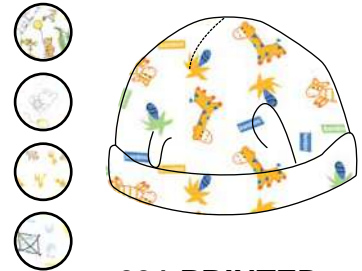

Hats & Caps

029

White Rib Knit Infant Cap and Booties Set
One Size

030

Print Rib Knit Infant Cap and Booties Set
One Size

031BL

Black Interlock Beanie "Baby's First Cap"
One Size

031PA

Pastel Rib Knit Beanie "Baby's First Cap"
One Size

031W

White Rib Knit Beanie "Baby's First Cap"
One Size

031 PRINTED

Printed Rib Knit Beanie "Baby's First Cap"
One Size

1101

White Interlock Knotted Baby Cap
One Size