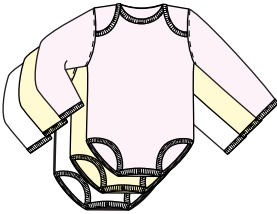

005

Girl's Rib Knit Variety Short Sleeve
Onezie
3-Pack
NB, S, M, L

Long Sleeve Shirts

050

White Rib Knit Long Sleeve
T-Shirt
3-Pack
NB, S, M, L

051

Boys Rib Knit Pastel Long
Sleeve T-Shirt
3-Pack
NB, S, M, L

052

Girl's Rib Knit Pastel Long
Sleeve T-Shirt
3-Pack
NB, S, M, L

053

Boys Rib Knit Variety
Long Sleeve T-Shirt
3-Pack
NB, S, M, L

054

Girl's Rib Knit Variety
Long Sleeve T-Shirt
3-Pack
NB, S, M, L

Long Sleeve Onezies

009

White Rib Knit Long Sleeve
Onezie
3-Pack
NB, S, M, L

100

Boys' Rib Knit Pastel Long
Sleeve Onezie
3-Pack
NB, S, M, L

101

Girl's Rib Knit Pastel Long
Sleeve Onezie
3-Pack
NB, S, M, L

102

Boys' Rib Knit Variety Long
Sleeve Onezie
3-Pack
NB, S, M, L

103

Girl's Rib Knit Variety Long
Sleeve Onezie
3-Pack
NB, S, M, L

Sleepwear

515B

Terry Print Closed-Toe
Sleep & Play Baby Grow
S, M, L

515W

Interlock White Closed-Toe
Sleep & Play Baby Grow
S, M, L

515D