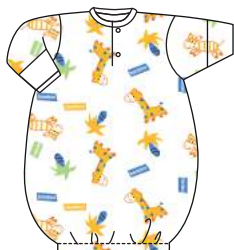

Interlock Black Closed-Toe
Sleep & Play Baby Grow
S, M, L

1040

Union Suit - One Piece
Interlock
NB, S, M, L

Standard Size Chart

Sleep 'n Play Size Chart

Small	0-3 Months	Up to 14 lbs.
Medium	3-6 Months	14-18 lbs.
Large	6-12 Months	18-23 lbs.

913

Interlock Infant Gown
One Size

915

Napsack
100% Interlock Cotton
Size: One Size 0-6 Months
Color : Off-White / Cream

3612

Fleece Swaddle Blanket
100% Polyester Fleece
Velkrow Closure
Size: One Size, up to 12 mos.
Color: Off-White / Cream

Preemie

001P

White Preemie Rib Knit Short
Sleeve Onesie
3-Pack

004P

Preemie Boys Rib Knit Variety
Short Sleeve Onesie
3-Pack

005P

Preemie Girl's Rib Knit Variety
Short Sleeve Onesie
3-Pack

055P

Preemie Rib Knit White Short
Sleeve T-Shirts
3-Pack

071P

Preemie Rib Knit White Long
Sleeve Side-Snap Shirts
3-Pack

911FR P

Preemie Unisex Print
Flame Resistant Gown

911P

Preemie Boy's Rib Knit Gown
Variety 2 Pack