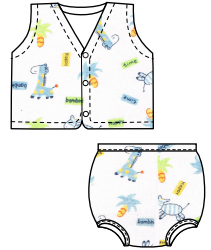

Thermal Cotton Receiving Blanket
30" x 40"
Mint

3211

Flannel Print Receiving Blanket
4 Pack
28 x 28"

Gift Sets

500

3 Piece Gift Set
Bodysuit, Cap, Booties

501

3 Piece Gift Set
Bodysuit, Cap, Booties

1301

5 Piece Gift Set
T-Shirt, Bodysuit,
Bib, Cap, Booties

1303

7 Piece Gift Box
T-Shirt, Bodysuit,
Tank Top, Gown, Bib,
Cap, Booties

510

4 Piece Fleece Gift Set
Jacket, Pants,
Cap & Rattle

Two Piece Sets

419

White Interlock Sweat Pants
and Hoodie Set
NB, S, M, L

025B

Interlock White Short Sleeve
Lap T-Shirt & Underwear Set
NB, S, M, L

232

Jersey Print Diaper Shirt with
Training Pants Set
NB, S, M

411

White Interlock Long Sleeve
Shirt & Closed-Toe Pants Set
S, M, L