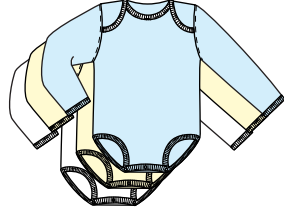

100

Boys' Rib Knit Pastel Long
Sleeve Onezie
3-Pack
NB, S, M, L